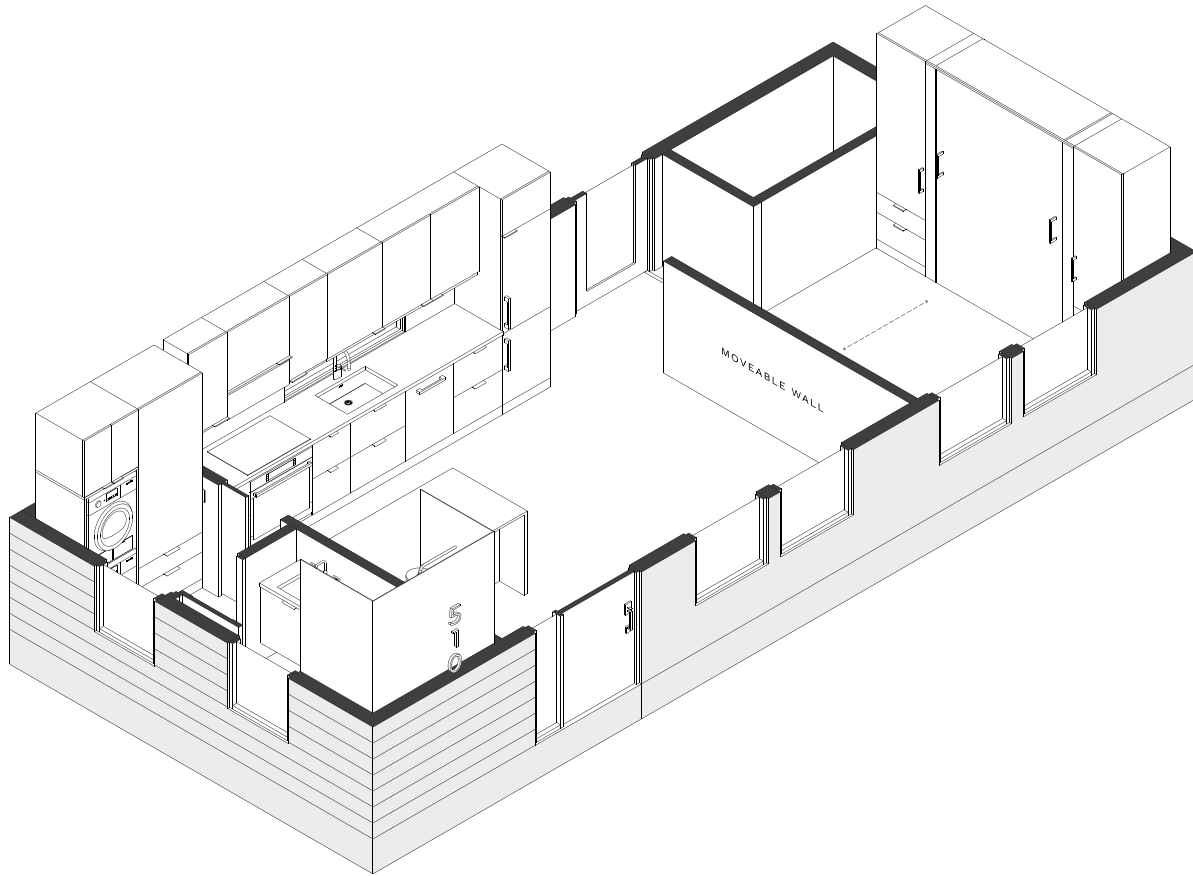

Tioga One

535 SQ FT

ONE BED

ONE BATH

Urbaneer designs modular, luxurious compact living spaces that live larger than their footprint. Beautifully designed, space-saving components are integrated throughout every dwelling, offering more living space per square foot. With our patented moveable wall and signature wall bed, rooms transform on-demand. In short, every Urbaneer dwelling promises compact living without compromise.

Tioga One

Urbaneer Tioga is a modern, European-inspired one-bedroom design that makes the most of its space thanks to patented innovations like our moveable wall and wall bed, allowing you to live smaller without compromise.

Plans

EXTERIOR SQUARE FOOTAGE	34' x 15'9" x 11'6"
	535 ft ²
KITCHEN & LIVING	16'10" x 14'9"
EXPANDED LIVING	25' x 14'9"
SLEEPING	11' x 10'3"
BATHROOM	8'9" x 5'
LAUNDRY	5'8" x 5'
UTILITY	6'8" x 4'2"

Front & Side Elevation