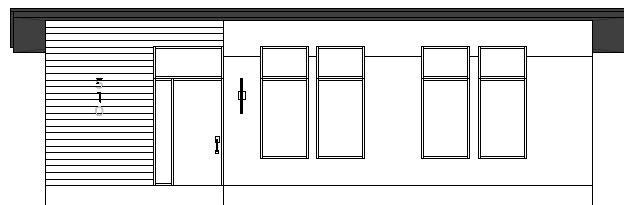

Tioga One

535 SQ FT

ONE BED

ONE BATH

Urbaneer designs modular, luxurious compact living spaces that live larger than their footprint. Beautifully designed, space-saving components are integrated throughout every dwelling, offering more living space per square foot. With our patented moveable wall and signature wall bed, rooms transform on-demand. In short, every Urbaneer dwelling promises compact living without compromise.

Plans

EXTERIOR SQUARE FOOTAGE	34' x 15'9" x 11'6"
	535 ft ²
KITCHEN & LIVING	16'10" x 14'9"
EXPANDED LIVING	25' x 14'9"
SLEEPING	11' x 10'3"
BATHROOM	8'9" x 5'
LAUNDRY	5'8" x 5'
UTILITY	6'8" x 4'2"

Front & Side Elevation