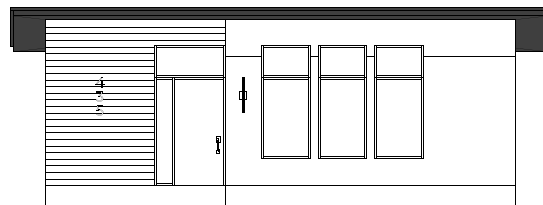

Plans

EXTERIOR SQUARE FOOTAGE	29' x 15'9" x 11'6" 465 ft²
LIVING & SLEEPING	20' x 14'9"
BATHROOM	8'9" x 5'
LAUNDRY	5'8" x 3'
UTILITY	6'8" x 4'2"

Front & Side Elevation