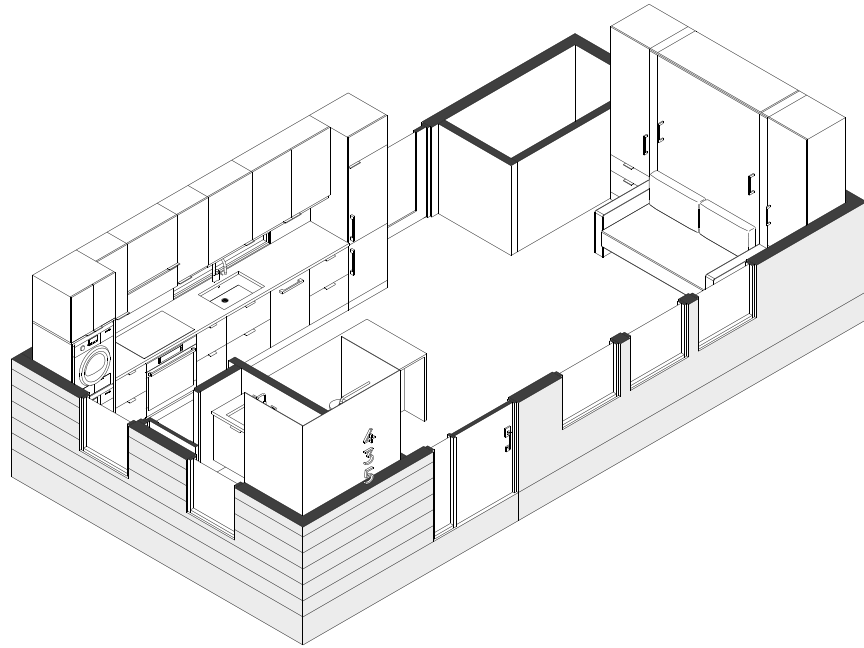

Tioga Studio

465 SQ FT
STUDIO
ONE BATH

Urbaneer designs modular, luxurious compact living spaces that live larger than their footprint. Beautifully designed, space-saving components are integrated throughout every dwelling, offering more living space per square foot. With our patented moveable wall and signature wall bed, rooms transform on-demand. In short, every Urbaneer dwelling promises compact living without compromise.

Tioga Studio

Urbaneer Tioga is a modern, European-inspired studio design that makes the most of its space thanks to patented innovations like our wall bed and collapsible sofa, allowing you to live smaller without compromise.

Plans

EXTERIOR SQUARE FOOTAGE	29' x 15'9" x 11'6" 465 ft ²
LIVING & SLEEPING	20' x 14'9"
BATHROOM	8'9" x 5'
LAUNDRY	5'8" x 3'
UTILITY	6'8" x 4'2"

Front & Side Elevation

Features

DOORS & WINDOWS	Andersen A-Series Triple-Pane Windows Therma Tru Classic Craft Visionary Collection Front Door Therma Tru Smooth-Star Back Door
FLOORING	Shaw Luxury Vinyl Plank
KITCHEN	Merillat Painted Maple Cabinets w/ Under-Cabinet LED Lighting Quartz Counters JennAir 10 ft ³ 24" Built-In Refrigerator Whirlpool 5 ft ³ Smart Wall Oven w/ Touchscreen Whirlpool 30" Electric Ceramic Glass Cooktop Whirlpool 1.1 ft ³ Low Profile Over-the-Range Stainless Steel Microwave Whirlpool Panel Ready Quiet Dishwasher with Stainless Steel Tub Stainless Steel 30" Undermount Kitchen Sink Kholer Simplice Kitchen Faucet
LAUNDRY / UTILITY	Whirlpool Stacking Washer & Dryer Bosch Tankless Water Heater
BATHROOM	Merillat 30" Wall Hung Vanity Kohler Plumbing & Fixtures Meridian Frameless Sliding Shower Door Arctic White Subway Tile