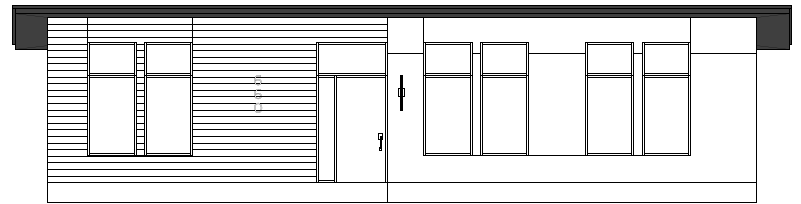

Plans

EXTERIOR SQUARE FOOTAGE	44' x 15'9" x 11'6" 693 ft²
KITCHEN & LIVING	16'10" x 14'9"
EXPANDED LIVING	25' x 14'9"
SLEEPING ONE	11' x 10'3"
SLEEPING TWO	11'8" x 9'8"
BATHROOM	8'9" x 5'
LAUNDRY	5'8" x 5'
UTILITY	6'8" x 4'2"

Front & Side Elevation