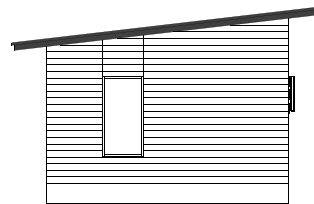

Plans

EXTERIOR SQUARE FOOTAGE	44' x 15'9" x 11'6" 693 ft²
KITCHEN & LIVING	16'10" x 14'9"
EXPANDED LIVING	25' x 14'9"
SLEEPING ONE	11' x 10'3"
SLEEPING TWO	11'8" x 9'8"
BATHROOM	8'9" x 5'
LAUNDRY	5'8" x 5'
UTILITY	6'8" x 4'2"

Front & Side Elevation