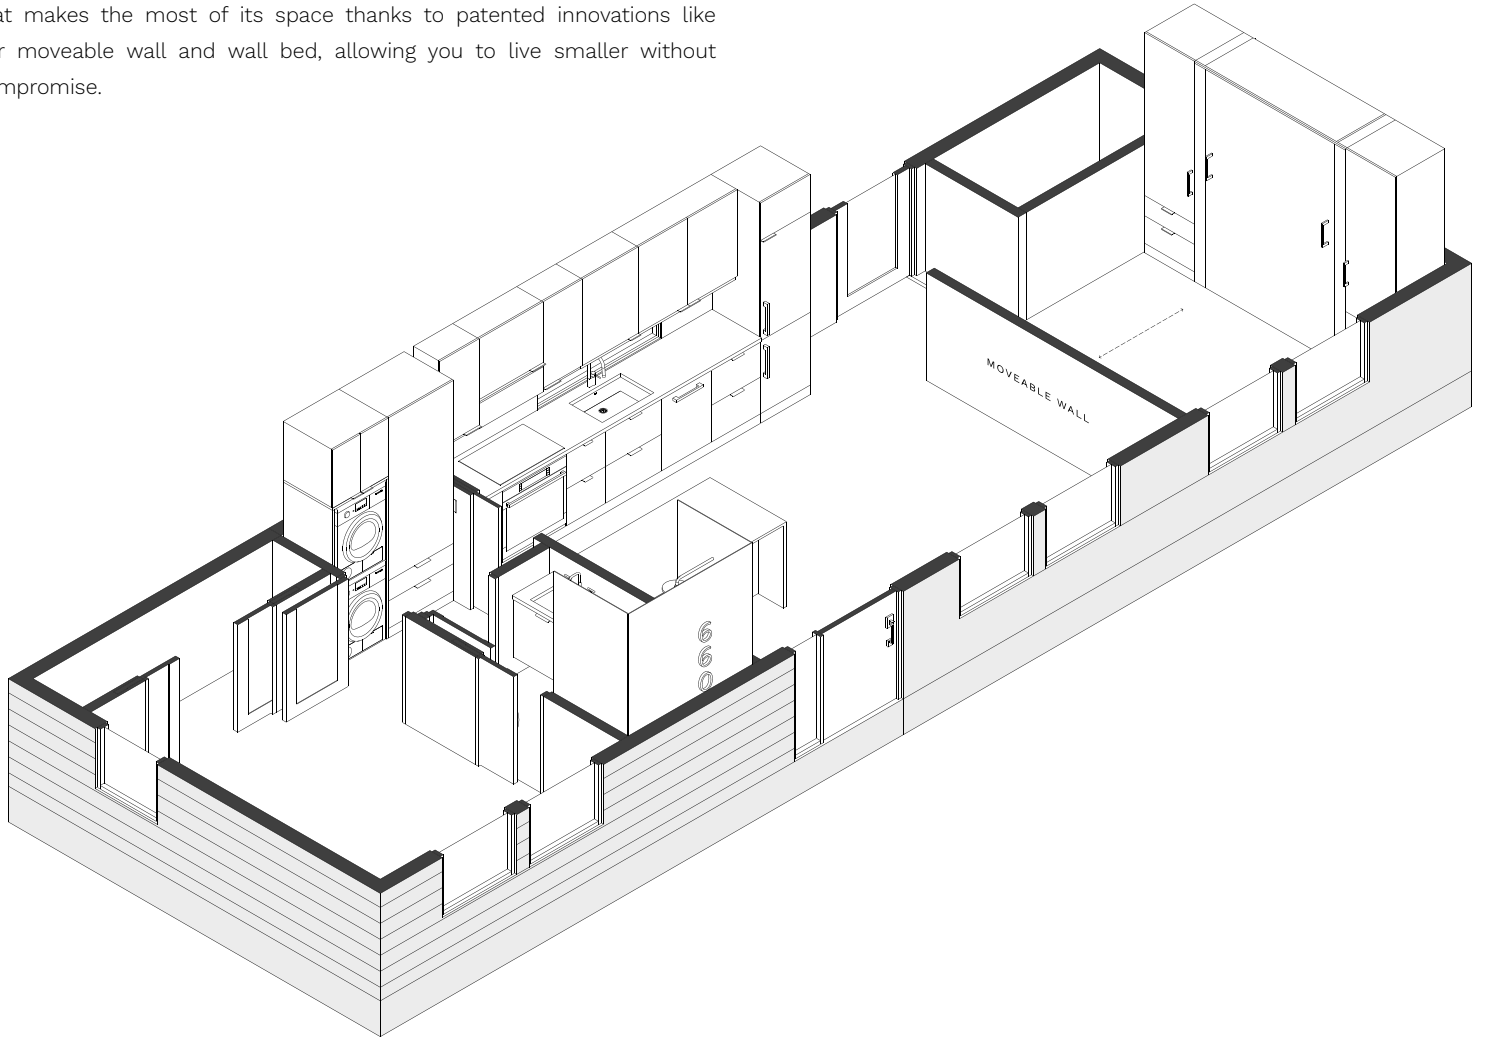

Tioga Two

693 SQ FT

TWO BED

ONE BATH

Urbaneer designs modular, luxurious compact living spaces that live larger than their footprint. Beautifully designed, space-saving components are integrated throughout every dwelling, offering more living space per square foot. With our patented moveable wall and signature wall bed, rooms transform on-demand. In short, every Urbaneer dwelling promises compact living without compromise.

Tioga Two

Urbaneer Tioga is a modern, European-inspired two-bedroom design that makes the most of its space thanks to patented innovations like our moveable wall and wall bed, allowing you to live smaller without compromise.