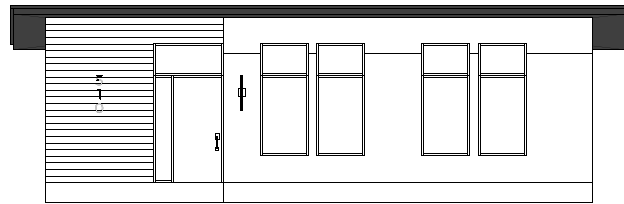

Urbaneer One

535 SQ FT

ONE BED

ONE BATH

Urbaneer designs modular, luxurious compact living spaces that live larger than their footprint. Beautifully designed, space-saving components are integrated throughout every dwelling, offering more living space per square foot. With our patented moveable wall and signature wall bed, rooms transform on-demand. In short, every Urbaneer dwelling promises compact living without compromise.

Plans

EXTERIOR	34' x 15'9" x 11'6"
SQUARE FOOTAGE	535 ft ²
KITCHEN & LIVING	16'10" x 14'9"
EXPANDED LIVING	25' x 14'9"
SLEEPING	11' x 10'3"
BATHROOM	8'9" x 5'
LAUNDRY	5'8" x 5'
UTILITY	6'8" x 4'2"

Front & Side Elevation