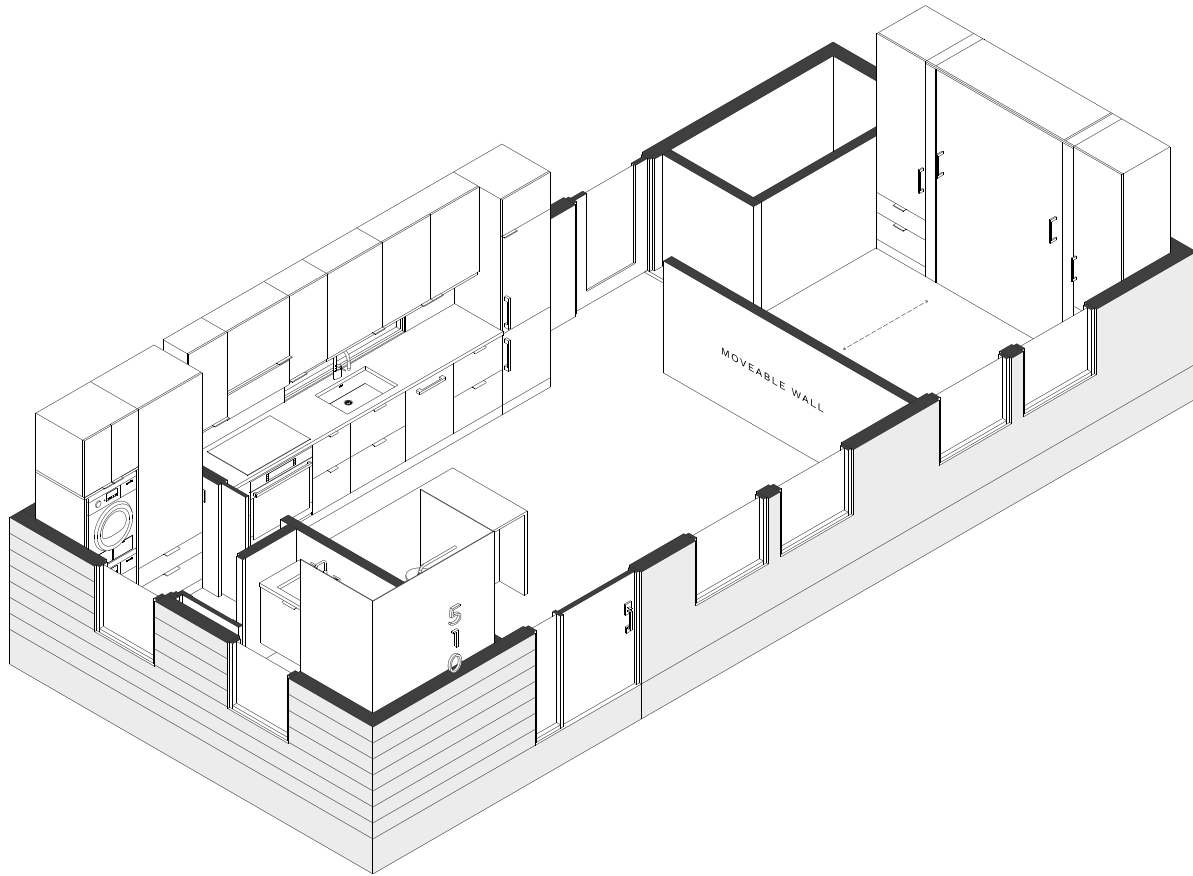

Urbaneer One

535 SQ FT

ONE BED

ONE BATH

Urbaneer designs modular, luxurious compact living spaces that live larger than their footprint. Beautifully designed, space-saving components are integrated throughout every dwelling, offering more living space per square foot. With our patented moveable wall and signature wall bed, rooms transform on-demand. In short, every Urbaneer dwelling promises compact living without compromise.

Urbaneer One

Urbaneer One is a modern, European-inspired one-bedroom design that makes the most of its space thanks to patented innovations like our moveable wall and wall bed, allowing you to live smaller without compromise.

Plans

EXTERIOR	34' x 15'9" x 11'6"
SQUARE FOOTAGE	535 ft ²
KITCHEN & LIVING	16'10" x 14'9"
EXPANDED LIVING	25' x 14'9"
SLEEPING	11' x 10'3"
BATHROOM	8'9" x 5'
LAUNDRY	5'8" x 5'
UTILITY	6'8" x 4'2"

Front & Side Elevation