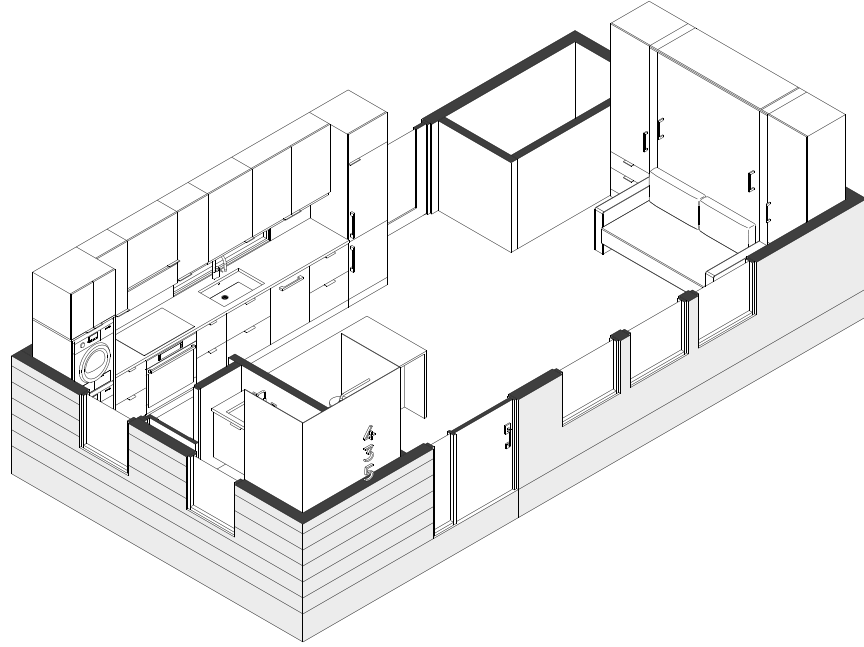

Urbaneer S

465 SQ FT
STUDIO
ONE BATH

Urbaneer designs modular, luxurious compact living spaces that live larger than their footprint. Beautifully designed, space-saving components are integrated throughout every dwelling, offering more living space per square foot. With our patented moveable wall and signature wall bed, rooms transform on-demand. In short, every Urbaneer dwelling promises compact living without compromise.

Urbaner S

Urbaner S is a modern, European-inspired studio design that makes the most of its space thanks to patented innovations like our wall bed and collapsible sofa, allowing you to live smaller without compromise.

Plans

EXTERIOR	29' x 15'9" x 11'6"
SQUARE FOOTAGE	465 ft ²
LIVING & SLEEPING	20' x 14'9"
BATHROOM	8'9" x 5'
LAUNDRY	5'8" x 3'
UTILITY	6'8" x 4'2"

Front & Side Elevation

Features

DOORS & WINDOWS	Andersen A-Series Triple-Pane Windows Therma Tru Classic Craft Visionary Collection Front Door Therma Tru Smooth-Star Back Door
FLOORING	Shaw Luxury Vinyl Plank
KITCHEN	Merillat Painted Maple Cabinets w/ Under-Cabinet LED Lighting Quartz Counters JennAir 10 ft ³ 24" Built-In Refrigerator Whirlpool 5 ft ³ Smart Wall Oven w/ Touchscreen Whirlpool 30" Electric Ceramic Glass Cooktop Whirlpool 1.1 ft ³ Low Profile Over-the-Range Stainless Steel Microwave Whirlpool Panel Ready Quiet Dishwasher with Stainless Steel Tub Stainless Steel 30" Undermount Kitchen Sink Kholer Simplice Kitchen Faucet
LAUNDRY / UTILITY	Whirlpool Stacking Washer & Dryer Bosch Tankless Water Heater
BATHROOM	Merillat 30" Wall Hung Vanity Kohler Plumbing & Fixtures Meridian Frameless Sliding Shower Door Arctic White Subway Tile