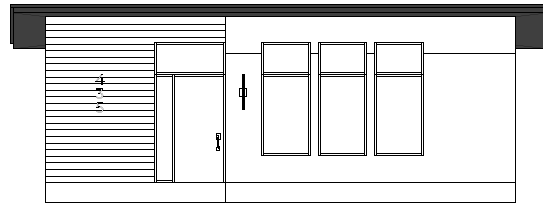

Plans

EXTERIOR	29' x 15'9" x 11'6"
SQUARE FOOTAGE	465 ft²
LIVING & SLEEPING	20' x 14'9"
BATHROOM	8'9" x 5'
LAUNDRY	5'8" x 3'
UTILITY	6'8" x 4'2"

Front & Side Elevation