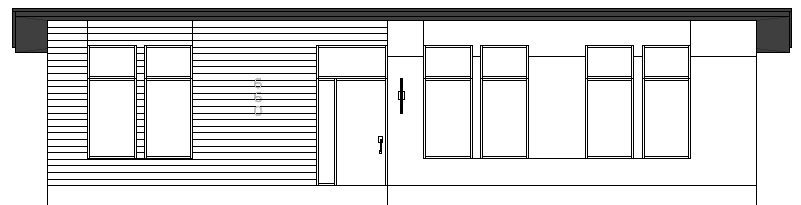

Plans

EXTERIOR SQUARE FOOTAGE	44' x 15'9" x 11'6" 693 ft²
KITCHEN & LIVING	16'10" x 14'9"
EXPANDED LIVING	25' x 14'9"
SLEEPING ONE	11' x 10'3"
SLEEPING TWO	11'8" x 9'8"
BATHROOM	8'9" x 5'
LAUNDRY	5'8" x 5'
UTILITY	6'8" x 4'2"

Front & Side Elevation